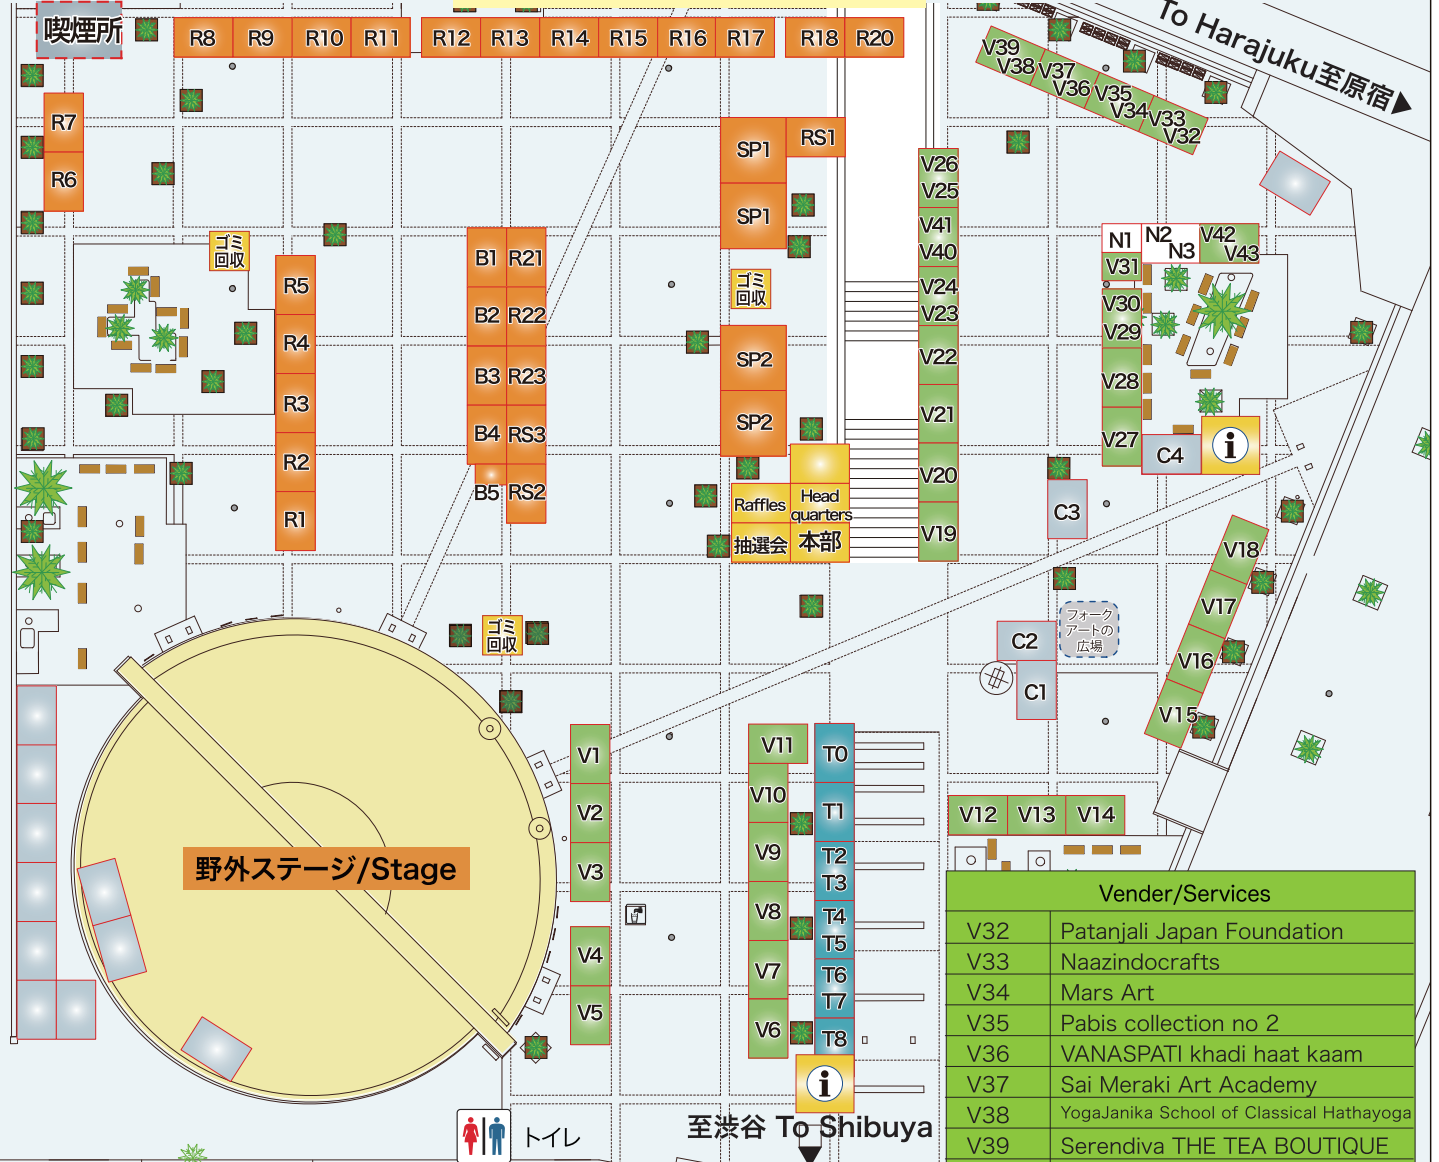

# 会場案内図 Map

Food & Beverage/Restaurants	
SP1	Seinangroup
SP2	Ambika Corporation
RS1	BIRYani BAZAAR
RS2	OH BHAIYA !
RS3	Ambika Corporation
R1	NILAA RESTAURANT
R2	South Indian cuisine ThanjaiMeals
R3	Moti Akasaka
R4	Tamanna biryani
R5	Sri Mangalam
R6/7	South Indian Restaurant Nandhini
R8	Asian Dining ALIBABA RESTAURAN
R9/10/11	Indian Restaurant Mumbai
R12/13	Spice Magic Calcutta
R14	Shanti TEA
R15	WATAN INDIA RESTAURANT
R16/17	sri balaji
R18	Restaurant Nawab
R20	Sigiri Cafe Restaurant & Bar
R21/22	Andhra Dining
R23	Yogi restaurant
Beverage Specialty Shops	
B1	Alamiko Chai Bar
B2	SHAVEICE DRINKCorner
B3	Moksha Chai
B4	Little Asian Food
B5	Rickshaw cafe Mayura

Vender/Services	
V1/2	Shanti ban
V3	Art International
V4/5	INDORYOHIN
V6/7	Samantha
V8	PVA Ayurvedic Tokyo
V9	FRANGIPANI Art & Craft
V10	Chanty
V11	AMAN Meditation, Jyotish, Yoga
V12	Megha
V13	SPACEBOX
V14	Khajuraho handicrafts
V15	Raksa
V16	SHARMA' S CURRY
V17	India import
V18	Purushana
V19/20	A' s TRADING
V21	Pabi's Collection
V22	Ayurveda Head Spa
V23	Sai Baba Bookstore
V24	N.HARVEST
V25	INDOSILK-happypearl
V26	VedaPlus Yoga Indian Astrology
V27	Asia Hunter
V28	RUDRAKSHA
V29	Bhakti Yoga School - Hare Krishna
V30	Machikado Club / Margazhi Japan
V31	SILKIND Indian goods store